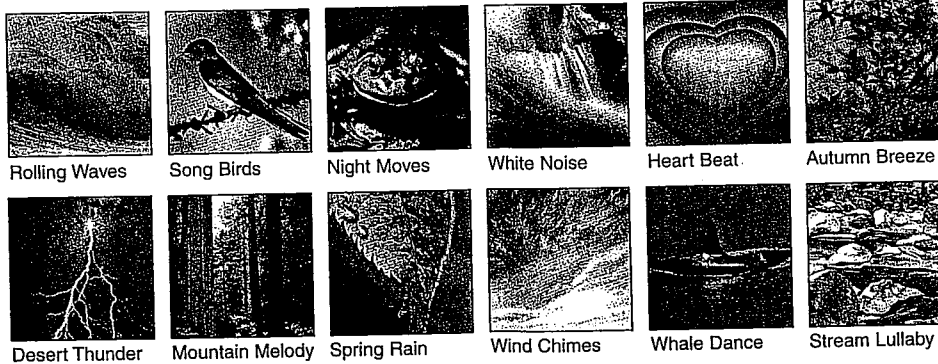

Enjoy these Relaxing Benefits!

- 10 massaging motors in 5 strategically placed zones:
  - Zone 1: (2) motors in the neck area
  - Zone 2: (2) motors in the shoulder and upper back area
  - Zone 3: (2) motors in the lower back/lumbar with soothing heat
  - Zone 4: (2) motors under the upper thighs
  - Zone 5: (2) motors under the lower thighs
- Membrane microprocessor controlled wand
- 15/30 minute shut-off timer
- Dozens of programmable features
- 4 different styles of massage:
  - Wave: "up and down" sensation (any or all areas)
  - Select: Motors focus on specific area
  - Swell: For a gradual rise and decline of massage intensity
  - Rhythm: Combination of tapping and continuous massage
  - Adjustable intensity to choose your massage strength
  - Variable speed massage cycle

Plus 12 Soothing Nature Sounds

- Listen to 12 relaxing nature sounds:

(Figure #2)

- CD and headphone jack inputs
- External speaker grills (ergonomically designed for your listening pleasure)
- Instantly converts for home, office or auto use
- Low voltage motors enhance safety
- AC and auto adaptors included