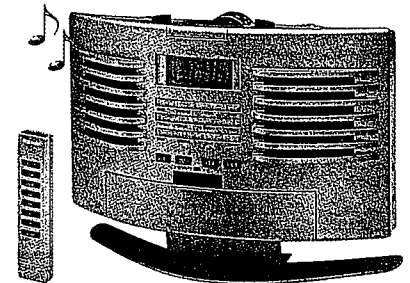

**#926
RELAXOR® SEAT TOPPER
WITH NATURE SOUNDS**

5-Motor Massaging Seat Topper with built-in stereo speakers and Nature Sounds. AC and auto adaptor included for listening in the office, home or auto.

**#964 RELAXOR®
MASSAGING SEAT
TOPPER**

12 Motor Massage Seat Topper with Soothing Heat. Features dozens of settings for an all over massage. Great for home, office and auto.

**# 722
STEREO SOUND THERAPY
WITH ALARM CLOCK**

12 soothing environmental sounds to promote rest and relaxation. Full-featured clock and headphone outlet. Customize by mixing any two sounds. Battery and AC powered.