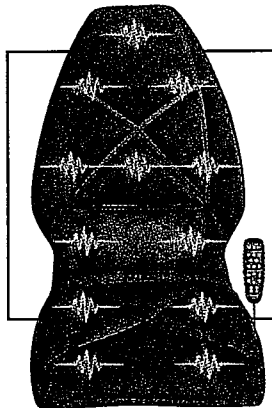

**#964 RELAXOR®
MASSAGING SEAT
TOPPER**