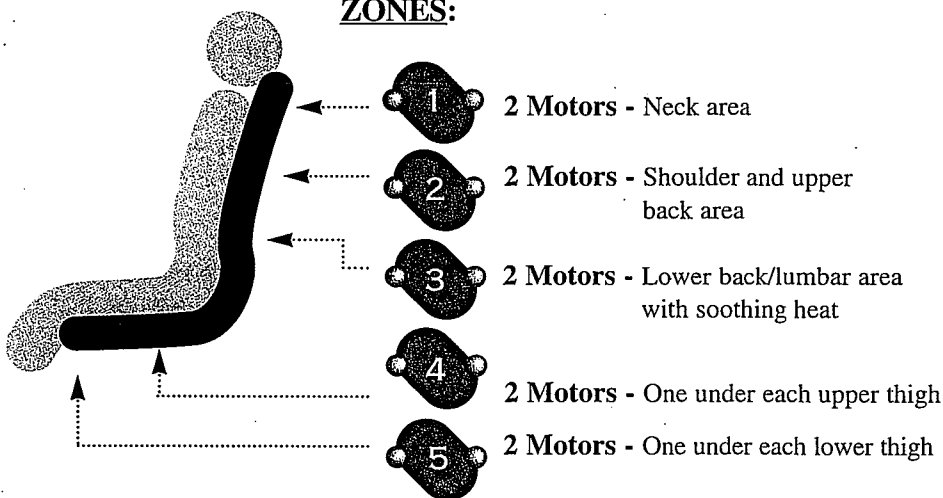

Relaxor®

How to Operate Your 10 Motor Massaging Seat Topper with Soothing Heat and Nature Sounds

POWER:

- Turn on: Press PWR button
- Turn off: Press PWR button again
- **15 and 30 minute timers:**
- Press PWR button:
  Green light = 15 minute timer
- Hold down PWR button:
  Amber light = 30 minute timer
- To reset after timer shuts off: Press the PWR button
- To reset timer while on: Press PWR button twice

SOOTHING HEAT:

- LO or HI
- Works independently of massage
- 30 minute timer
- To reset after timer shuts off:
  Press the LO or HI button
- To reset timer while on:
  turn HEAT off, then turn HEAT back on

((10)) Motors in 5 strategic zones

ZONES:

WAVE

4 Different Styles of Massage

Note: Speed and Intensity are regulated by the SPEED and INTENSITY buttons (refer to SPEED and INTENSITY)

Massaging motors cycle down and up in a wave-like sensation

- Press WAVE
- Select any or all Zones (1-5)
  (To deactivate zone, re-press Zone Key (1-5))

SELECT

Isolates massage area

- Press SELECT
- Select any or all Zones (1-5)
  (To deactivate zone, re-press Zone Key (1-5))